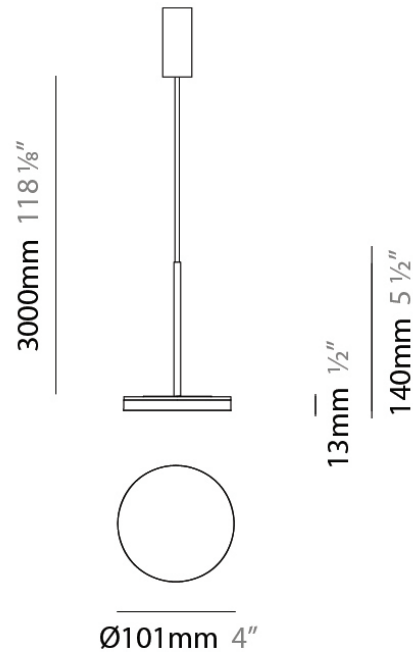

BELLA SUSPENSION

D81668-BRZ

PROJECT _____

TYPE _____

NOTES _____

QUANTITY _____

DATE _____

GENERAL

Series: Bella

Brand: Panzeri

Division: Design

Mounting Type: Suspension

Mounting Location: Ceiling

Subcategory: Pendant

PHYSICAL

Diameter (mm): 101

Diameter (in): 4

Height (mm): 13

Height (in): 1/2

Max. Overall Height (mm): 3013

Max. Overall Height (in): 118 7/8

Light Distribution: Indirect

Weight (kg): 0.54501

Weight (lbs): 1.2

Diffuser: Opal - Acrylic

Fixture Material: Aluminum Die Cast

ELECTRICAL

Lamp Type: LED

Input Wattage (W): 6.5

Dimming: Non-Dimmable

Driver Included: Yes

Driver Location: Integrated

Driver Type: Constant Voltage - Universal

Driver Class: Class 2

Input Voltage (V): 120

LED

Color Temperature (°K): 2700

Max. Delivered Lumen (lm): 467

CRI: >80 CRI

OPTICAL

RATINGS AND CERTIFICATIONS

Certified By: CSA Certified to UL and CSA Standards

IP rating: IP40