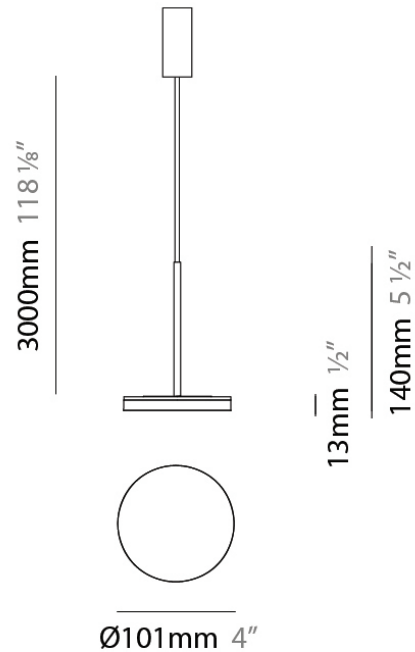

BELLA SUSPENSION

D81668R9-WHI

PROJECT
TYPE
NOTES
QUANTITY
DATE

GENERAL

Series: Bella
Brand: Panzeri
Division: Design
Mounting Type: Suspension
Mounting Location: Ceiling
Subcategory: Pendant

PHYSICAL

Diameter (mm): 101
Diameter (in): 4
Height (mm): 13
Height (in): 1/2
Max. Overall Height (mm): 3013
Max. Overall Height (in): 118 7/8
Light Distribution: Indirect
Weight (kg): 0.54501
Weight (lbs): 1.2
Diffuser: Opal - Acrylic
Fixture Material: Aluminum Die Cast

ELECTRICAL

Lamp Type: LED
Input Wattage (W): 6.5
Dimming: Non-Dimmable
Driver Included: Yes
Driver Location: Integrated
Driver Type: Constant Voltage - Universal
Driver Class: Class 2
Input Voltage (V): 120

LED

Color Temperature (°K): 2700
Max. Delivered Lumen (lm): 388
CRI: >90 CRI

OPTICAL

RATINGS AND CERTIFICATIONS

Certified By: CSA Certified to UL and CSA Standards
IP rating: IP40